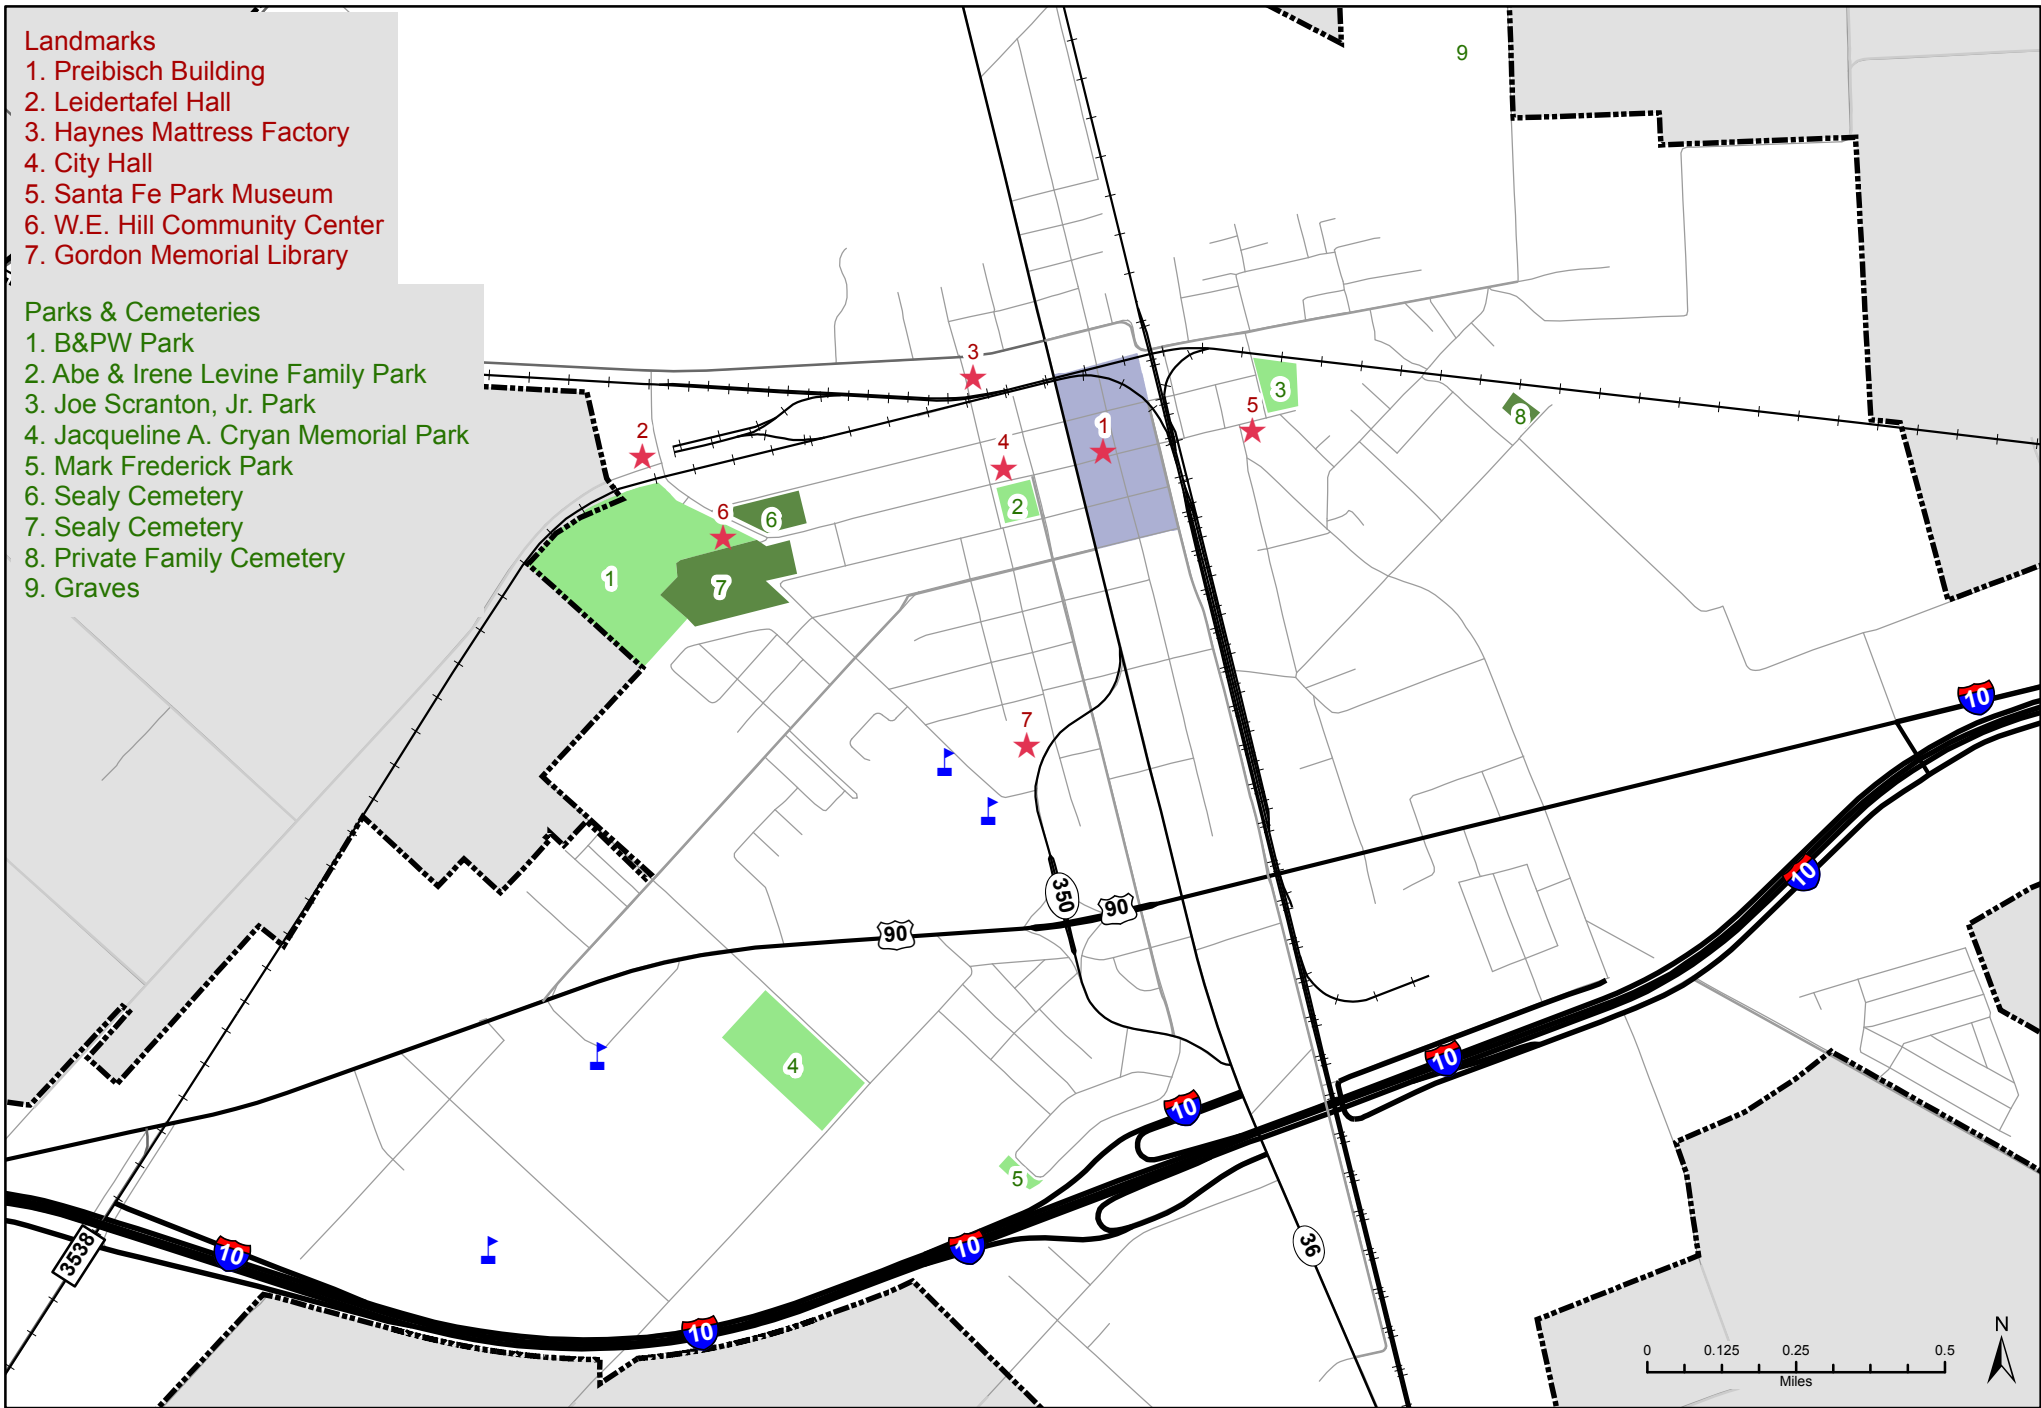

- Landmarks**
1. Preibisch Building
  2. Leidertafel Hall
  3. Haynes Mattress Factory
  4. City Hall
  5. Santa Fe Park Museum
  6. W.E. Hill Community Center
  7. Gordon Memorial Library

- Parks & Cemeteries**
1. B&PW Park
  2. Abe & Irene Levine Family Park
  3. Joe Scranton, Jr. Park
  4. Jacqueline A. Cryan Memorial Park
  5. Mark Frederick Park
  6. Sealy Cemetery
  7. Sealy Cemetery
  8. Private Family Cemetery
  9. Graves

**Legend**

- ★ Landmarks
- ▭ Sealy Parks
- ▭ Schools
- ▭ Cemeteries
- ▭ Downtown District

# City of Sealy Cultural Resources

Produced By: City of Sealy GIS  
Planning and Community Development

Date: January 6, 2015

Sources: TNRIS, Austin County 911, City of Sealy, Sealy Chamber of Commerce,  
Sealy Convention & Visitors Bureau, Sealy Area Historical Society